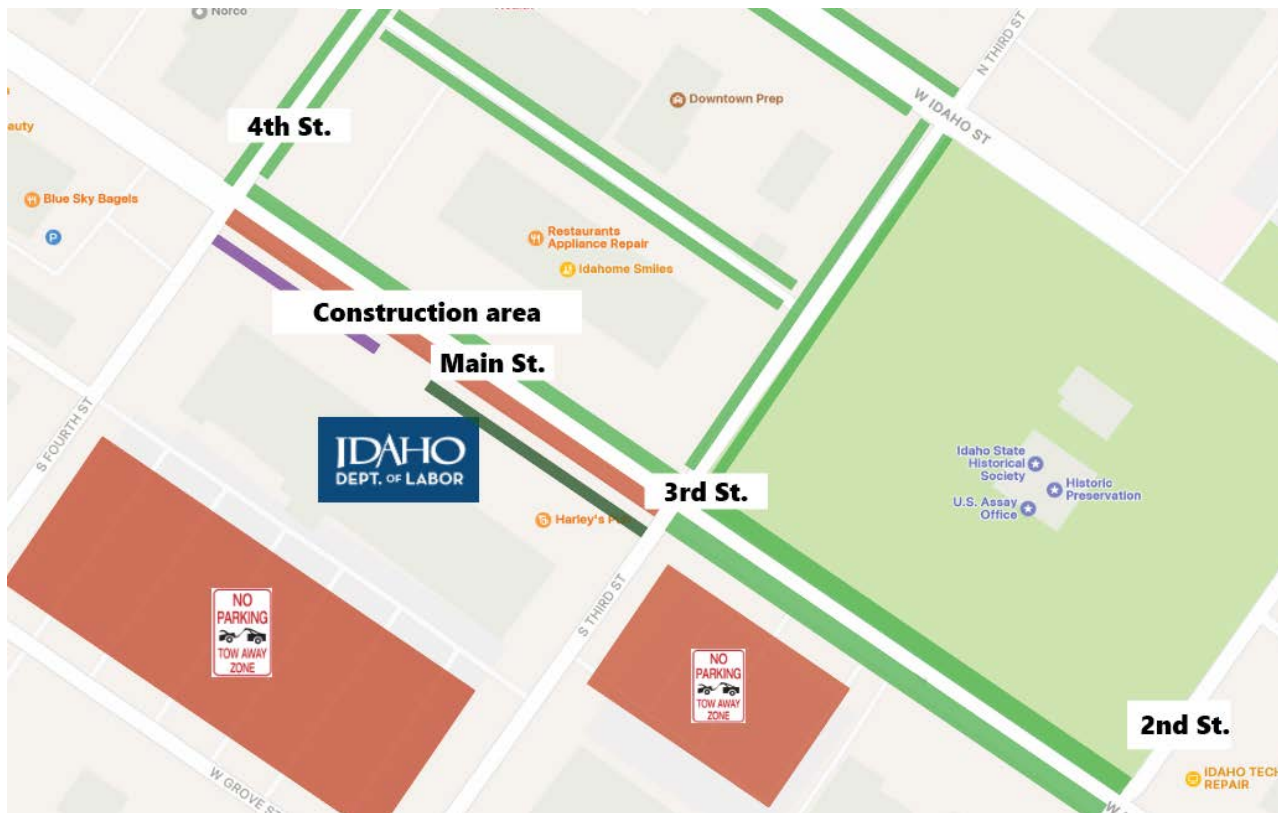

Construction will eliminate parking for the immediate future on Main Street in front of the Idaho Department of Labor building for the 3rd Street Streetscape project.

Options include:

Parking garage options:

 Available parking

 West sidewalk closed

 East sidewalk open

Capitol Building

Cecil D. Andrus Park

Map Legend

Idaho Department of Labor office

Public Parking Lots Available

BANNOCK ST.

Adelmann Building

Historic Fire Station

IDAHO ST.

City Hall

Pioneer Building

Veltex Building

4TH ST.

MAIN ST.

Basque Block

C.W. Moore Park

IDAHO
DEPARTMENT OF LABOR

3RD ST.

13

5

GROVE ST.